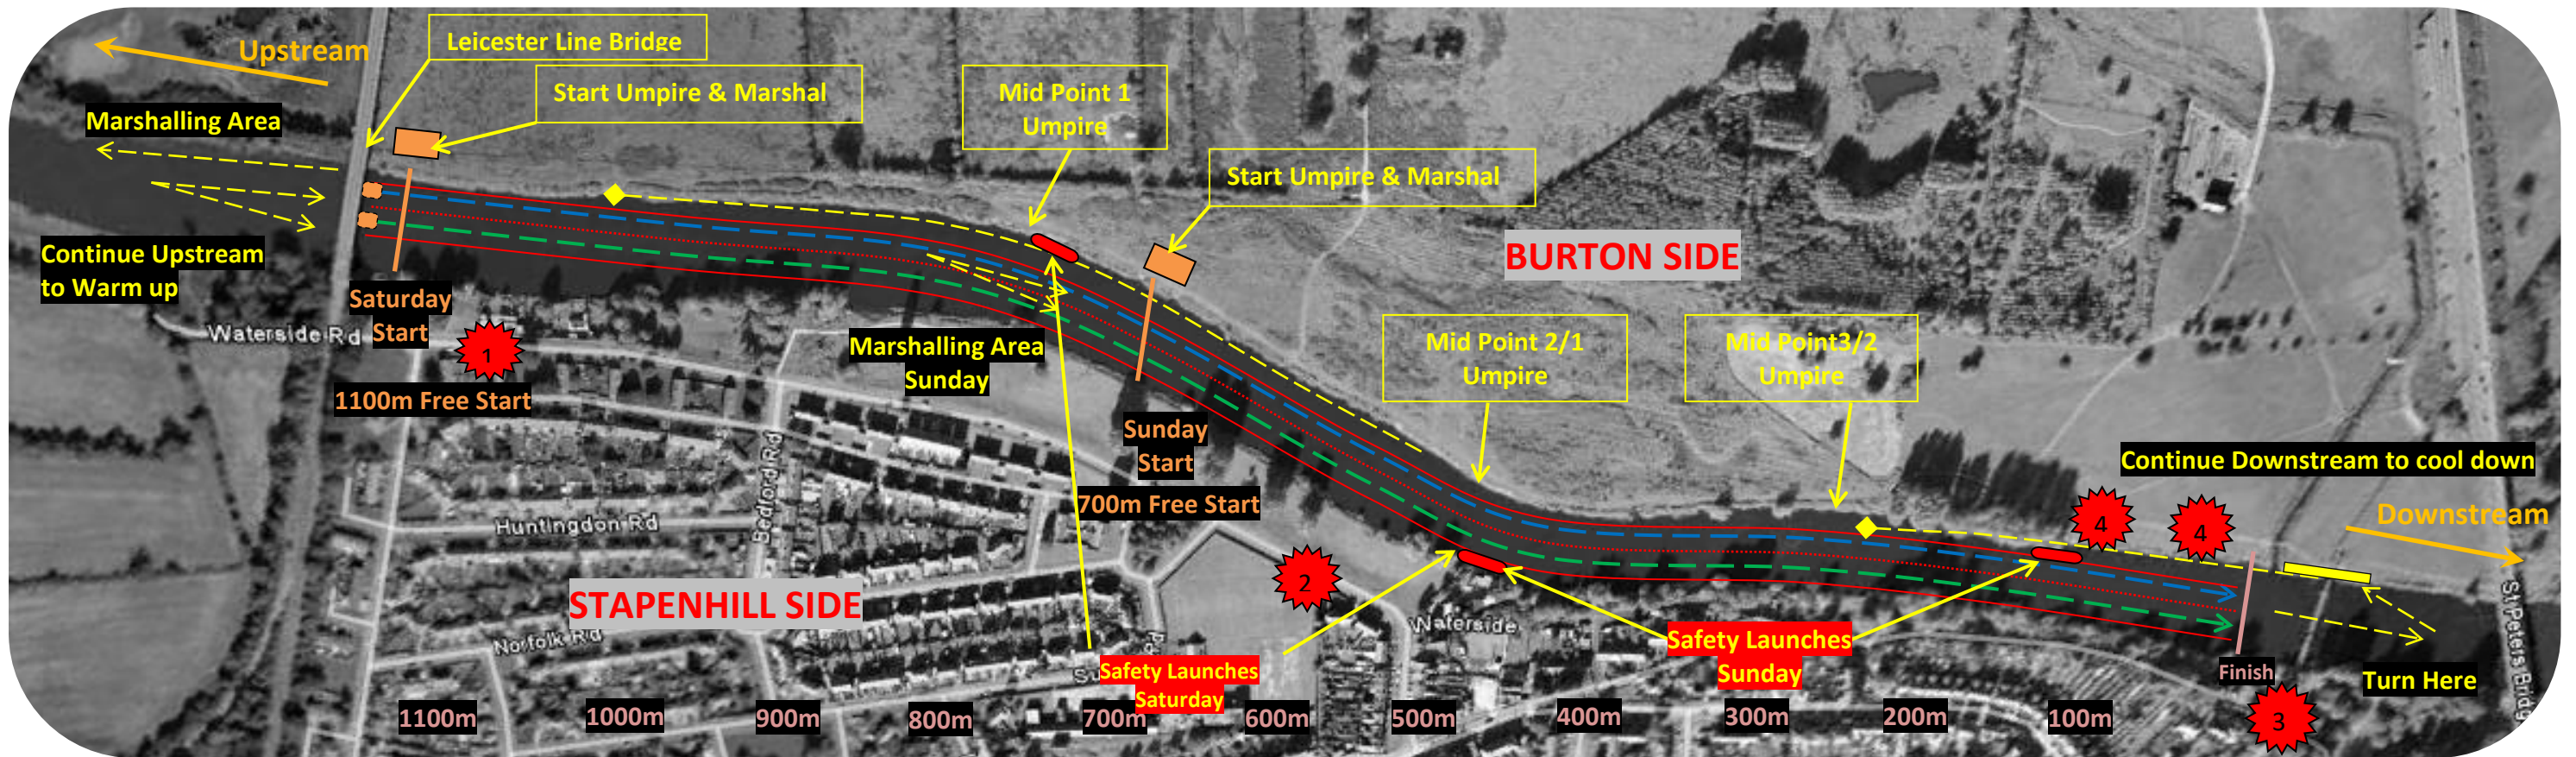

Burton Regatta Course Map (Emergency Access and Safety Launch Locations)

EMERGENCY ACCESS POINTS

	Position	Postcode	OS Reference
1	Waterside Road (near start)	DE15 9JL	SK 2457021076
2	Waterside Road (near mid-course)	DE15 9LP	SK 2497521443
3	The Dingle (near Finish)	DE15 9HF	SK 2538021904
4	Regatta Control (Trent Washlands) and A.B.C. First Aid Services	DE14 3AH	SK 2522821949